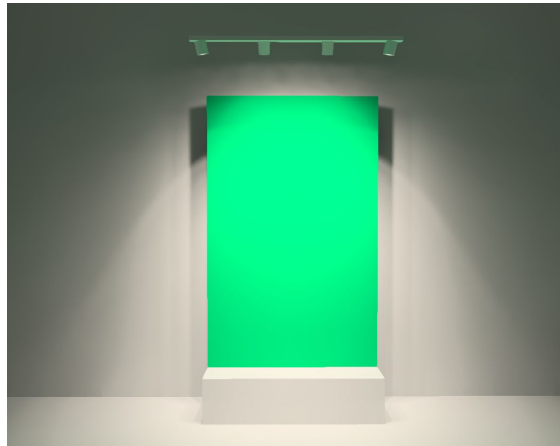

Living Wall 1

Living Wall 2

Steelcase Coalesse

Living Wall 1 [Result]

Living Wall Dim. - 10' W x 9' H

Living Wall 1

Lighting Layout, **Top View**

Living Wall 1 Light Angle, Side View

(2x) T365 used

(4x) T365 used

T365

Living Wall 2 [Result]

Living Wall Dim. - 6' W x 11' H

Living Wall 2 Lighting Layout, Top View

(2x) T360 used
(2x) T365 used

Living Wall 2 Light Angle, Side View