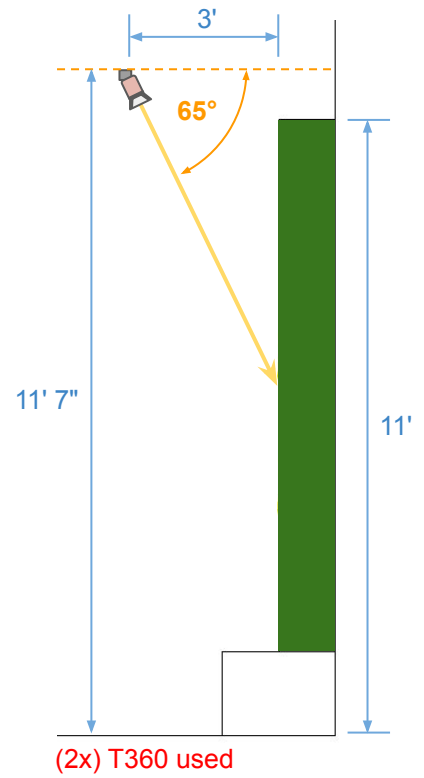

Living Wall 1

Living Wall 2

Steelcase Coalesse

Living Wall 1 [Result]

Living Wall Dim. - 10' W x 9' H

Living Wall 1

Lighting Layout, **Top View**

Living Wall 1 Light Angle, Side View

(2x) T365 used

(4x) T365 used

T365

Living Wall 2 [Result]

Living Wall Dim. - 6' W x 11' H

Living Wall 2 Lighting Layout, Top View

(2x) T360 used
(2x) T365 used

Living Wall 2 Light Angle, Side View

Living Wall 1

Part No.	Description	QTY
T365	T360 Tuna Sun + 5" Fresnel Accessory w/ Barndoors	6
233-101	4ft, 120V, 2 Circuit w/ DataBus, White	1
233-201	8ft, 120V, 2 Circuit w/ DataBus, White	1
553-2-1201-6	Live End, 2 Circuit w/ DataBus, Right - White	1
553-2-1202-6	Live End, 2 Circuit w/ DataBus, Left - White	1
553-2-1208-6	Straight coupler w/ DataBus & Power Feed, White	1