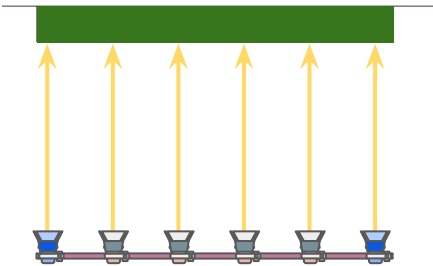

Living Wall 1

Living Wall 2

Steelcase Coalesse

Living Wall 1 [Result]

Living Wall Dim. - 10' W x 9' H

Living Wall 1

Lighting Layout, **Top View**

Living Wall 1 Light Angle, Side View

(2x) T365 used

(4x) T365 used

T365

Living Wall 2 [Result]

Living Wall Dim. - 6' W x 11' H

Living Wall 2 Lighting Layout, Top View

(2x) T360 used
(2x) T365 used

Living Wall 2 Light Angle, Side View