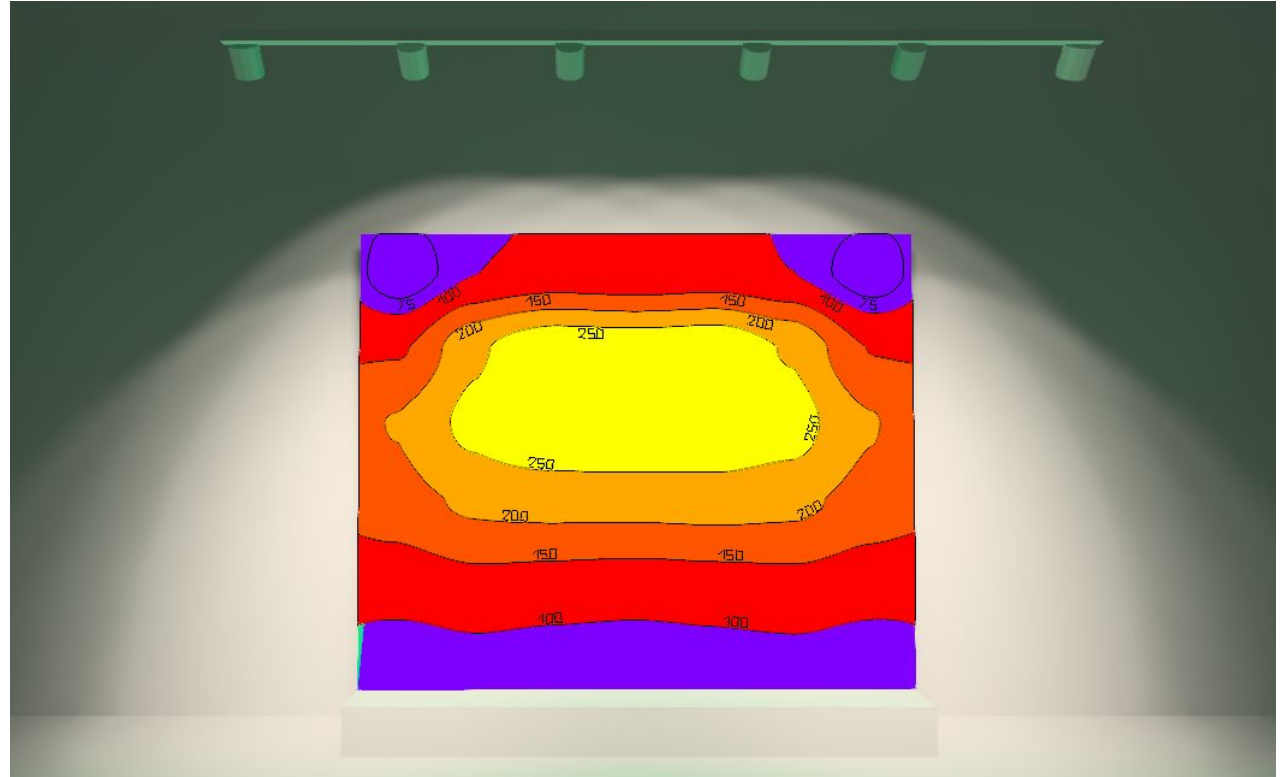

Living Wall 1

Living Wall 2

Steelcase Coalesse

Living Wall 1 [Result]

Living Wall Dim. - 10' W x 9' H

Living Wall 1

Lighting Layout, **Top View**

Living Wall 1 Light Angle, Side View

(2x) T365 used

(4x) T365 used

T365

Living Wall 2 [Result]

Living Wall Dim. - 6' W x 11' H

Living Wall 2 Lighting Layout, Top View

(2x) T360 used
(2x) T365 used

Living Wall 2 Light Angle, Side View

Living Wall 1

Part No.	Description	QTY
T365	T360 Tuna Sun + 5" Fresnel Accessory w/ Barndoors	6
233-101	4ft, 120V, 2 Circuit w/ DataBus, White	1
233-201	8ft, 120V, 2 Circuit w/ DataBus, White	1
553-2-1201-6	Live End, 2 Circuit w/ DataBus, Right - White	1
553-2-1202-6	Live End, 2 Circuit w/ DataBus, Left - White	1
553-2-1208-6	Straight coupler w/ DataBus & Power Feed, White	1

Living Wall 2

Part No.	Description	QTY
T365	T360 Tuna Sun + 5" Fresnel Accessory w/ Barndoors	2
KST360-TS-WH-US	T360 Tuna Sun Landscape Light 85W LED, No Optics, Barndoor, White Finish, 2 Circuit Track, DMX Control	2
233-201	8ft, 120V, 2 Circuit w/ DataBus, White	1
553-2-1201-6	Live End, 2 Circuit w/ DataBus, Right - White	1
555-0-1217-6	End Cap, White	1