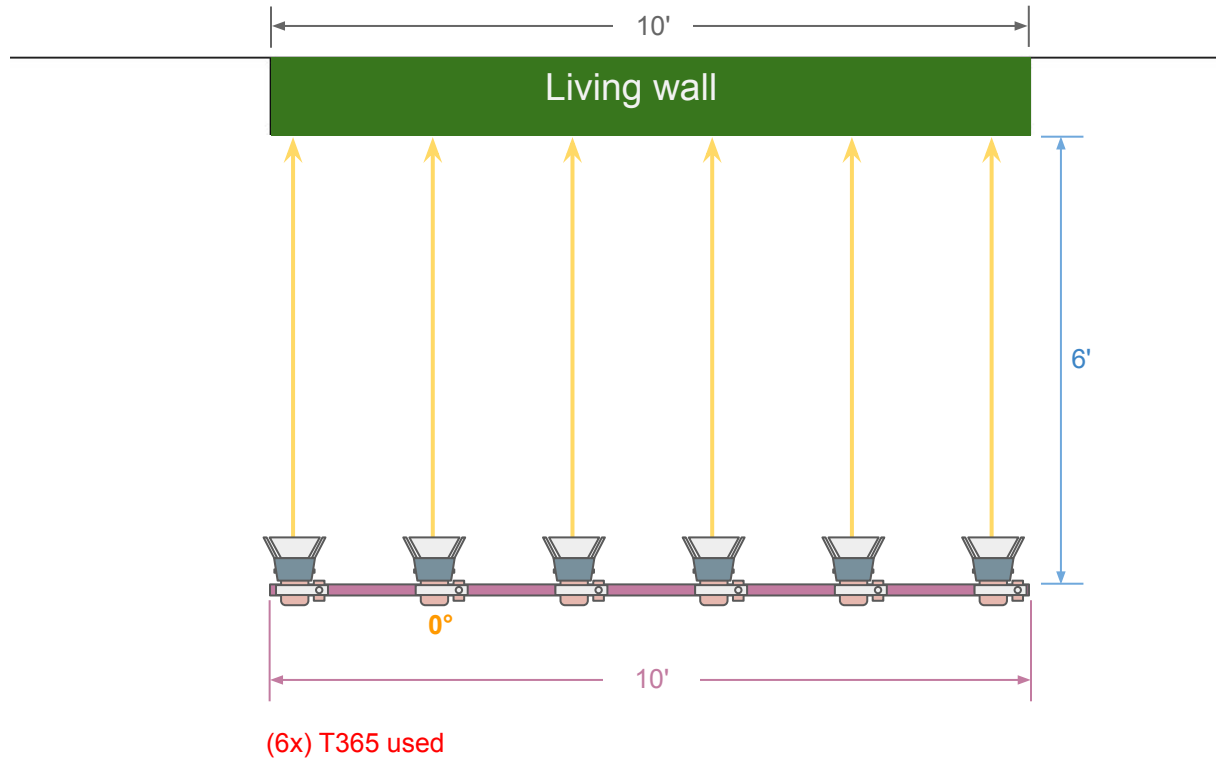

Living Wall 1

Living Wall 2

Steelcase Coalesse

Living Wall 1 [Result]

Living Wall Dim. - 10' W x 9' H

Living Wall 1

Lighting Layout, **Top View**

Living Wall 1 Light Angle, Side View

(2x) T365 used

(4x) T365 used

T365

Living Wall 2 [Result]

Living Wall Dim. - 6' W x 11' H

Living Wall 2 Lighting Layout, Top View

(2x) T360 used
(2x) T365 used

Living Wall 2 Light Angle, Side View

Living Wall 1

Part No.	Description	QTY
T365	T360 Tuna Sun + 5" Fresnel Accessory w/ Barndoors	6
233-101	4ft, 120V, 2 Circuit w/ DataBus, White	1
233-201	8ft, 120V, 2 Circuit w/ DataBus, White	1
553-2-1201-6	Live End, 2 Circuit w/ DataBus, Right - White	1
553-2-1202-6	Live End, 2 Circuit w/ DataBus, Left - White	1
553-2-1208-6	Straight coupler w/ DataBus & Power Feed, White	1

Living Wall 2

Part No.	Description	QTY
T365	T360 Tuna Sun + 5" Fresnel Accessory w/ Barndoors	2
KST360-TS-WH-US	T360 Tuna Sun Landscape Light 85W LED, No Optics, Barndoor, White Finish, 2 Circuit Track, DMX Control	2
233-201	8ft, 120V, 2 Circuit w/ DataBus, White	1
553-2-1201-6	Live End, 2 Circuit w/ DataBus, Right - White	1
555-0-1217-6	End Cap, White	1