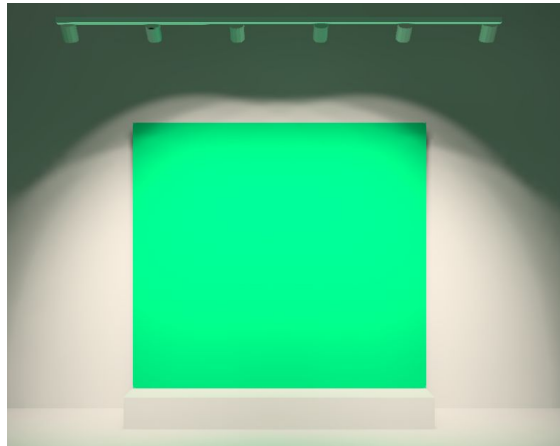

Living Wall 1

Living Wall 2

Steelcase Coalesse

Living Wall 1 [Result]

Living Wall Dim. - 10' W x 9' H

Living Wall 1

Lighting Layout, **Top View**

Living Wall 1 Light Angle, Side View

(2x) T365 used

(4x) T365 used

T365

Living Wall 2 [Result]

Living Wall Dim. - 6' W x 11' H

Living Wall 2 Lighting Layout, Top View

(2x) T360 used
(2x) T365 used

Living Wall 2 Light Angle, Side View