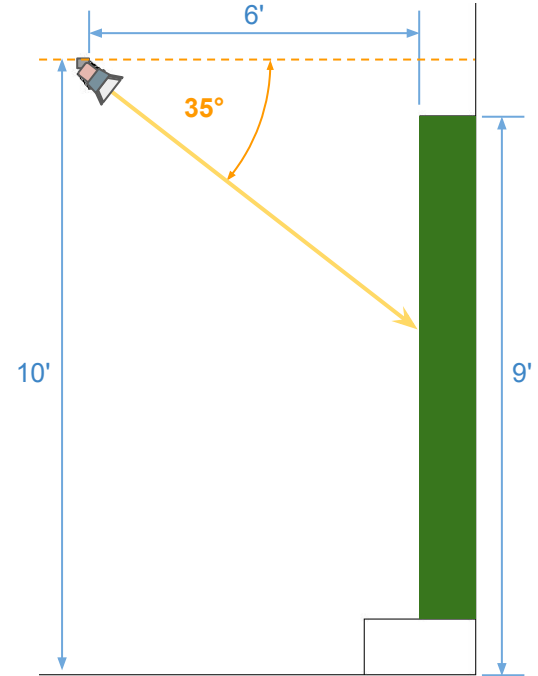

Living Wall 1

Living Wall 2

Steelcase Coalesse

Living Wall 1 [Result]

Living Wall Dim. - 10' W x 9' H

Living Wall 1

Lighting Layout, **Top View**

Living Wall 1 Light Angle, Side View

(2x) T365 used

(4x) T365 used

T365

Living Wall 2 [Result]

Living Wall Dim. - 6' W x 11' H

Living Wall 2 Lighting Layout, Top View

(2x) T360 used
(2x) T365 used

Living Wall 2 Light Angle, Side View

Living Wall 1

Part No.	Description	QTY
T365	T360 Tuna Sun + 5" Fresnel Accessory w/ Barndoors	6
233-101	4ft, 120V, 2 Circuit w/ DataBus, White	1
233-201	8ft, 120V, 2 Circuit w/ DataBus, White	1
553-2-1201-6	Live End, 2 Circuit w/ DataBus, Right - White	1
553-2-1202-6	Live End, 2 Circuit w/ DataBus, Left - White	1
553-2-1208-6	Straight coupler w/ DataBus & Power Feed, White	1