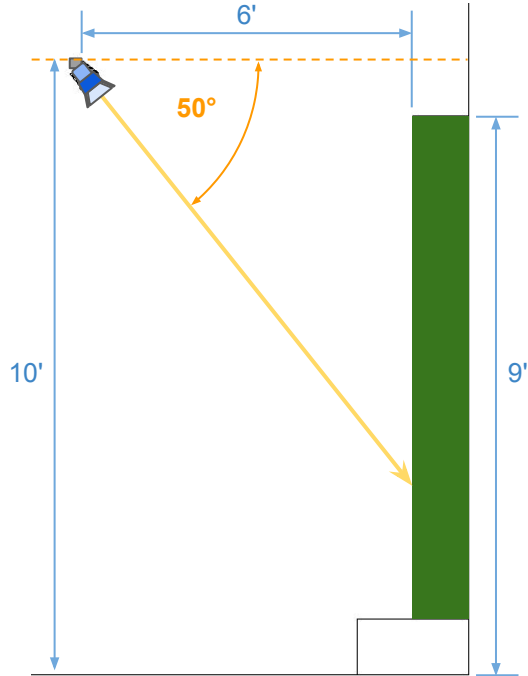

Living Wall 1

Living Wall 2

Steelcase Coalesse

Living Wall 1 [Result]

Living Wall Dim. - 10' W x 9' H

Living Wall 1

Lighting Layout, **Top View**

Living Wall 1 Light Angle, Side View

(2x) T365 used

(4x) T365 used

T365

Living Wall 2 [Result]

Living Wall Dim. - 6' W x 11' H

Living Wall 2 Lighting Layout, Top View

(2x) T360 used
(2x) T365 used

Living Wall 2 Light Angle, Side View