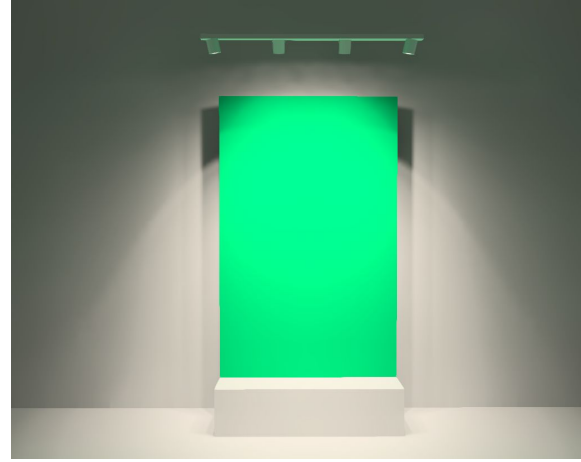

Living Wall 1

Living Wall 2

Steelcase Coalesse

Living Wall 1 [Result]

Living Wall Dim. - 10' W x 9' H

Living Wall 1

Lighting Layout, **Top View**

Living Wall 1 Light Angle, Side View

(2x) T365 used

(4x) T365 used

T365

Living Wall 2 [Result]

Living Wall Dim. - 6' W x 11' H

Living Wall 2 Lighting Layout, Top View

(2x) T360 used
(2x) T365 used

Living Wall 2 Light Angle, Side View