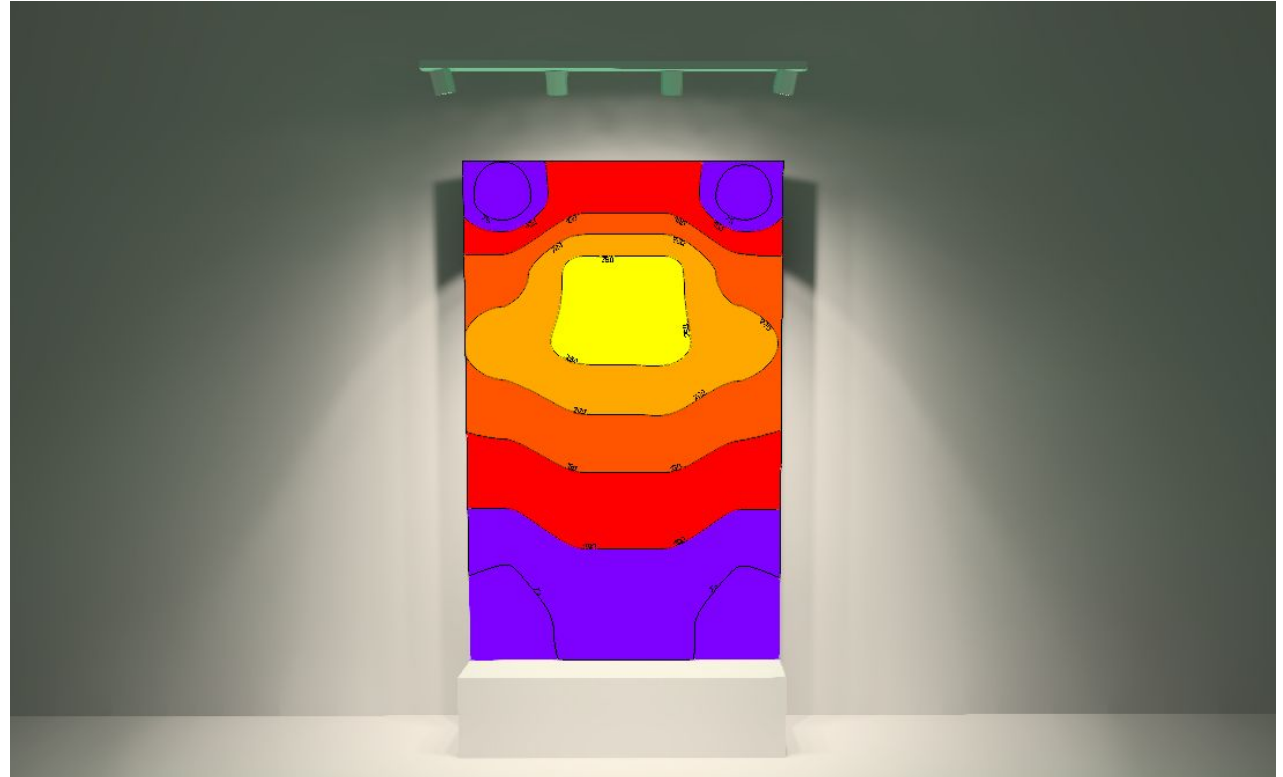

Living Wall 1

Living Wall 2

Steelcase Coalesse

Living Wall 1 [Result]

Living Wall Dim. - 10' W x 9' H

Living Wall 1

Lighting Layout, **Top View**

Living Wall 1 Light Angle, Side View

(2x) T365 used

(4x) T365 used

T365

Living Wall 2 [Result]

Living Wall Dim. - 6' W x 11' H

Living Wall 2 Lighting Layout, Top View

(2x) T360 used
(2x) T365 used

Living Wall 2 Light Angle, Side View