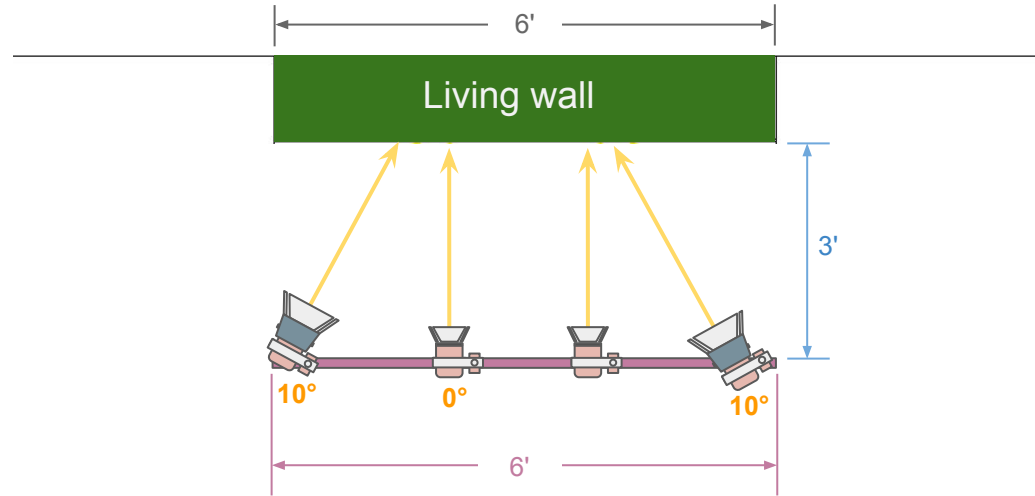

Living Wall 1

Living Wall 2

Steelcase Coalesse

Living Wall 1 [Result]

Living Wall Dim. - 10' W x 9' H

Living Wall 1

Lighting Layout, **Top View**

Living Wall 1 Light Angle, Side View

(2x) T365 used

(4x) T365 used

T365

Living Wall 2 [Result]

Living Wall Dim. - 6' W x 11' H

Living Wall 2 Lighting Layout, Top View

(2x) T360 used
(2x) T365 used

Living Wall 2 Light Angle, Side View

Living Wall 1

Part No.	Description	QTY
T365	T360 Tuna Sun + 5" Fresnel Accessory w/ Barndoors	6
233-101	4ft, 120V, 2 Circuit w/ DataBus, White	1
233-201	8ft, 120V, 2 Circuit w/ DataBus, White	1
553-2-1201-6	Live End, 2 Circuit w/ DataBus, Right - White	1
553-2-1202-6	Live End, 2 Circuit w/ DataBus, Left - White	1
553-2-1208-6	Straight coupler w/ DataBus & Power Feed, White	1