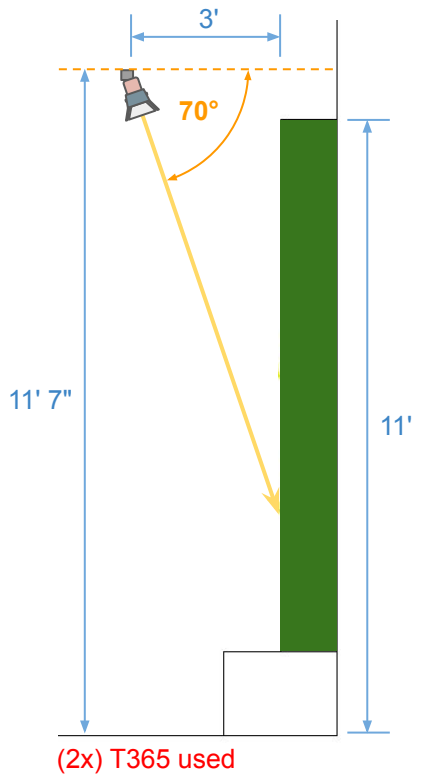

Living Wall 1

Living Wall 2

Steelcase Coalesse

Living Wall 1 [Result]

Living Wall Dim. - 10' W x 9' H

Living Wall 1

Lighting Layout, **Top View**

Living Wall 1 Light Angle, Side View

(2x) T365 used

(4x) T365 used

T365

Living Wall 2 [Result]

Living Wall Dim. - 6' W x 11' H

Living Wall 2 Lighting Layout, Top View

(2x) T360 used
(2x) T365 used

Living Wall 2 Light Angle, Side View

Living Wall 1

Part No.	Description	QTY
T365	T360 Tuna Sun + 5" Fresnel Accessory w/ Barndoors	6
233-101	4ft, 120V, 2 Circuit w/ DataBus, White	1
233-201	8ft, 120V, 2 Circuit w/ DataBus, White	1
553-2-1201-6	Live End, 2 Circuit w/ DataBus, Right - White	1
553-2-1202-6	Live End, 2 Circuit w/ DataBus, Left - White	1
553-2-1208-6	Straight coupler w/ DataBus & Power Feed, White	1